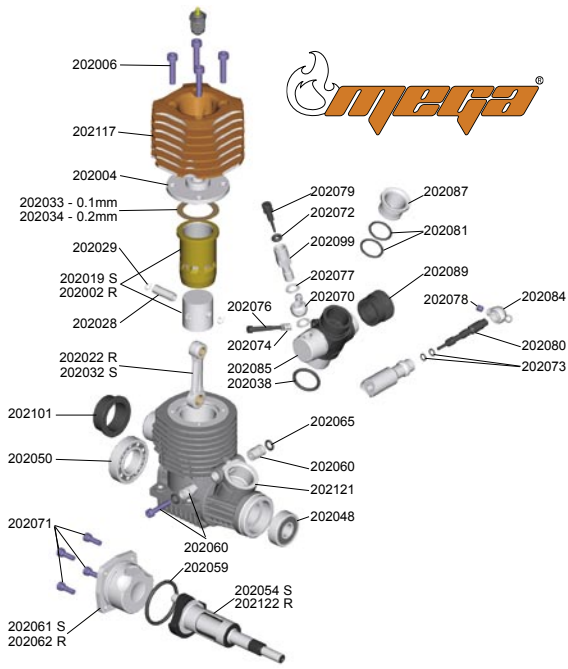

Partslist MEGA ZX21 Sports (S) & Race (R) Circuit

#95735

AVAILABLE FROM MEGA:

- Spare parts
- Tuning parts
- Glow plugs
- Airfilters and oil
- Tuned pipe sets and manifolds
- Silicone exhaust seals
- Bearing tools
- Run-in benches
- Caps and decals